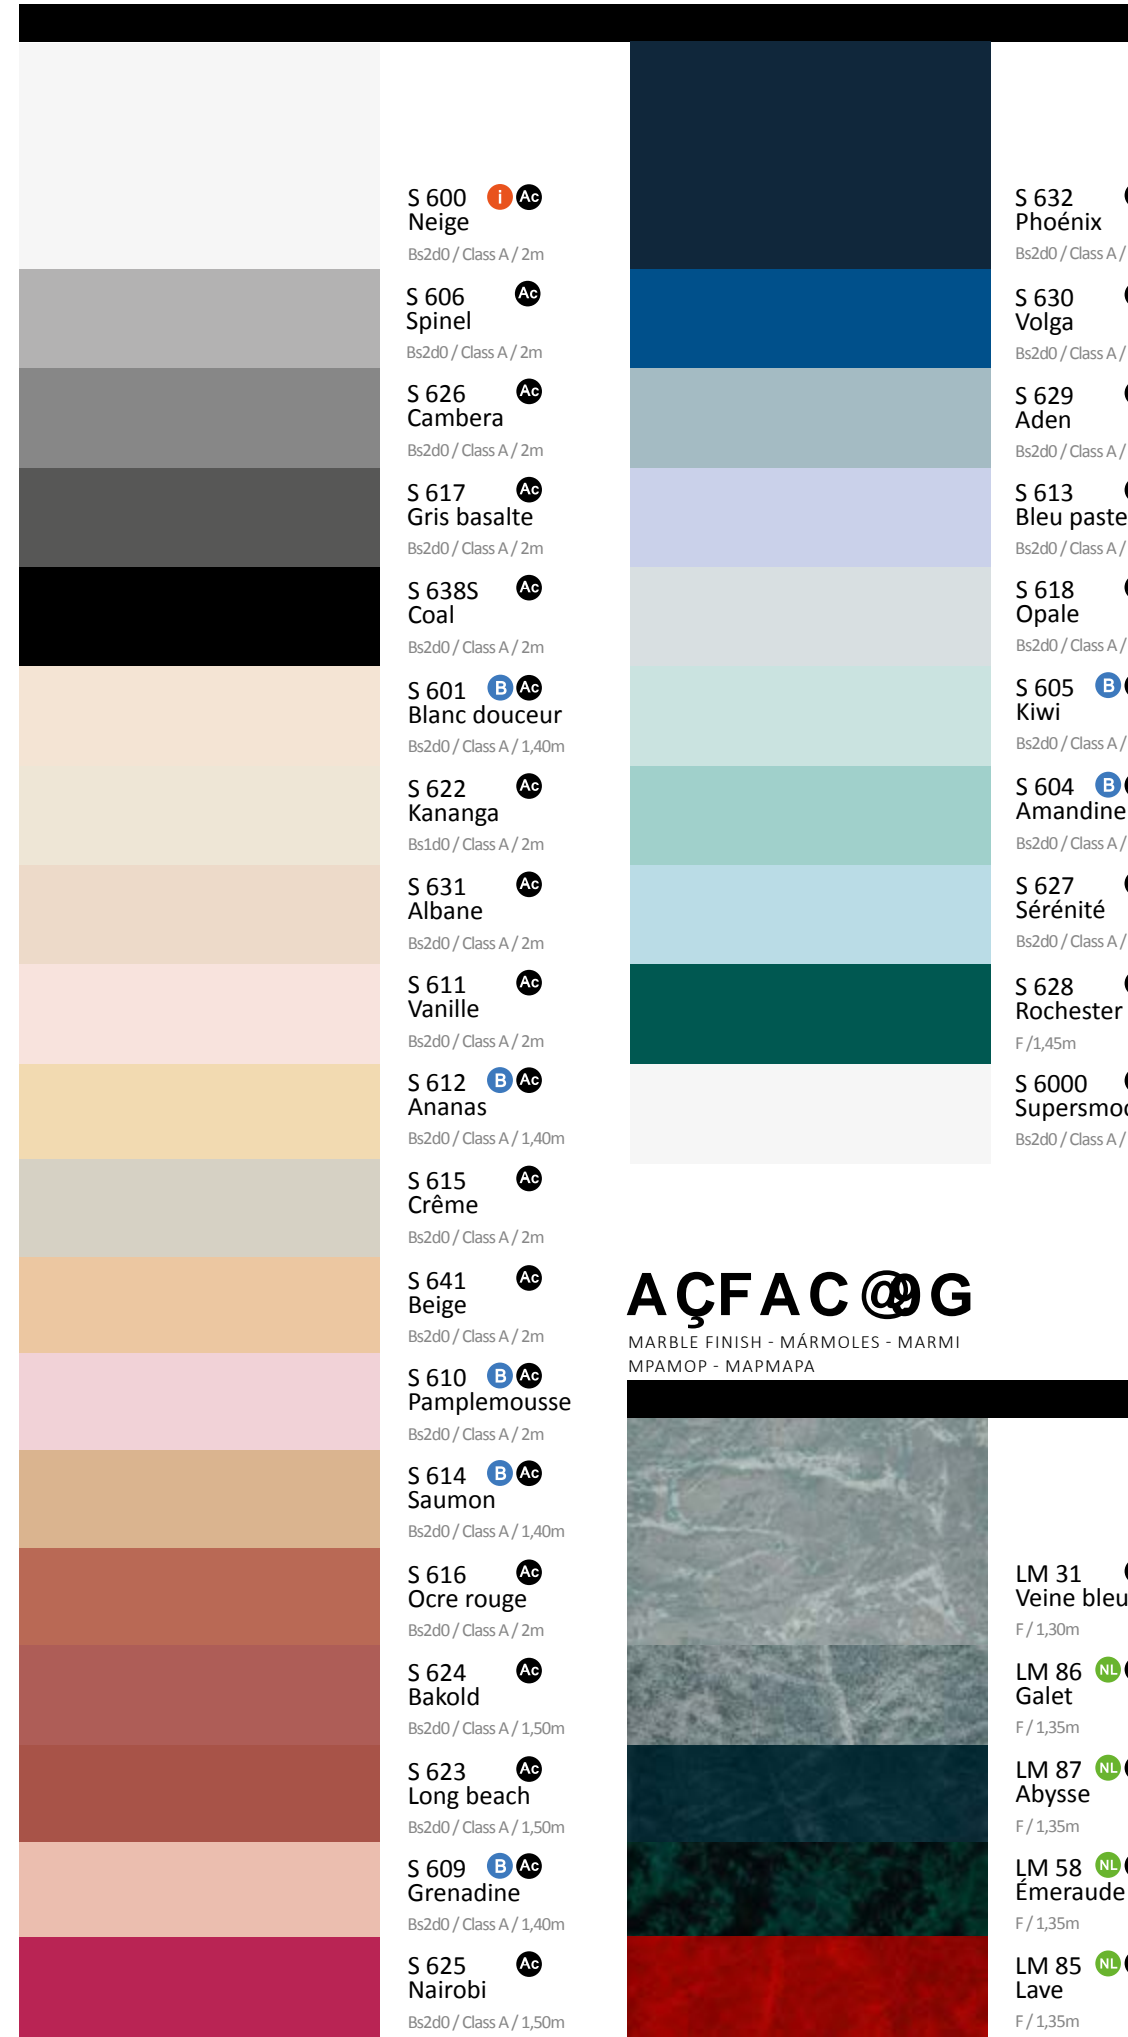

G5 H-B5 8 CG

- S 600 **I Ac**
  Neige
  Bs2d0 / Class A / 2m
- S 606 **Ac**
  Spinel
  Bs2d0 / Class A / 2m
- S 626 **Ac**
  Cambera
  Bs2d0 / Class A / 2m
- S 617 **Ac**
  Gris basalte
  Bs2d0 / Class A / 2m
- S 638S **Ac**
  Coal
  Bs2d0 / Class A / 2m
- S 601 **B Ac**
  Blanc douceur
  Bs2d0 / Class A / 1,40m
- S 622 **B Ac**
  Kananga
  Bs1d0 / Class A / 2m
- S 611 **Ac**
  Albane
  Bs2d0 / Class A / 2m
- S 612 **B Ac**
  Ananas
  Bs2d0 / Class A / 1,40m
- S 615 **Ac**
  Crème
  Bs2d0 / Class A / 2m
- S 641 **Ac**
  Beige
  Bs2d0 / Class A / 2m
- S 610 **B Ac**
  Pamplemousse
  Bs2d0 / Class A / 2m
- S 614 **B Ac**
  Saumon
  Bs2d0 / Class A / 1,40m
- S 616 **Ac**
  Ocre rouge
  Bs2d0 / Class A / 2m
- S 624 **Ac**
  Bakold
  Bs2d0 / Class A / 1,50m
- S 623 **Ac**
  Long beach
  Bs2d0 / Class A / 1,50m
- S 609 **B Ac**
  Grenadine
  Bs2d0 / Class A / 1,40m
- S 625 **Ac**
  Nairobi
  Bs2d0 / Class A / 1,50m
- S 632 **Ac**
  Phoénix
  Bs2d0 / Class A / 2m
- S 630 **Ac**
  Volga
  Bs2d0 / Class A / 1,50m
- S 629 **Ac**
  Aden
  Bs2d0 / Class A / 1,50m
- S 613 **Ac**
  Bleu pastel
  Bs2d0 / Class A / 2m
- S 618 **Ac**
  Opale
  Bs2d0 / Class A / 2m
- S 605 **B Ac**
  Kiwi
  Bs2d0 / Class A / 1,40m
- S 604 **B Ac**
  Amandine
  Bs2d0 / Class A / 1,40m
- S 627 **Ac**
  Sérénité
  Bs2d0 / Class A / 1,50m
- S 628 **Ac**
  Rochester
  F / 1,35m
- S 6000 **Ac**
  Supersmooth
  Bs2d0 / Class A / 2m
- LM 31 **Ac**
  Veine bleue
  F / 1,30m
- LM 86 **NL Ac**
  Galet
  F / 1,35m
- LM 87 **NL Ac**
  Abysses
  F / 1,35m
- LM 58 **NL Ac**
  Émeraude
  F / 1,35m
- LM 85 **NL Ac**
  Lave
  F / 1,35m
- LM 73 **Ac**
  Nuage
  F / 1,30m
- LM 76 **Ac**
  Lac
  F / 1,30m
- LM 75 **Ac**
  Océan
  F / 1,30m
- RF 25 **Ac**
  Safari
  F / 1,35m
- RF 26 **Ac**
  Raid
  F / 1,35m